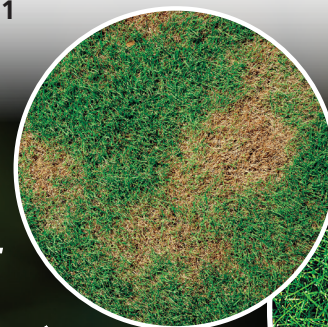

SS SUPREME BARE REPAIR

6-3-1 Compost & Seed

NET WEIGHT: 4 kg. (8.82 lbs.)

Lot #: BD201

Turn this...

INTO
THIS

GUARANTEED MINIMUM ANALYSIS

Total nitrogen (N)	6%
Available phosphoric acid (P ₂ O ₅)	3%
Soluble potash (K ₂ O)	1%
Organic matter	60%
Maximum moisture	10%
Active ingredient: Compost (Digestate Waste)	
Contains Turf Type Perennial Ryegrass	

DIRECTIONS

Apply SS Supreme Bare Repair Compost & Seed to repair bare spots or pet damaged areas.

Evenly spread to an existing lawn (top-dressing) in the spring or fall.

 **SPEARESEEDS**

99 John Street N., Harriston, ON N0G 1Z0
519-338-3840 • info@speareseeds.ca