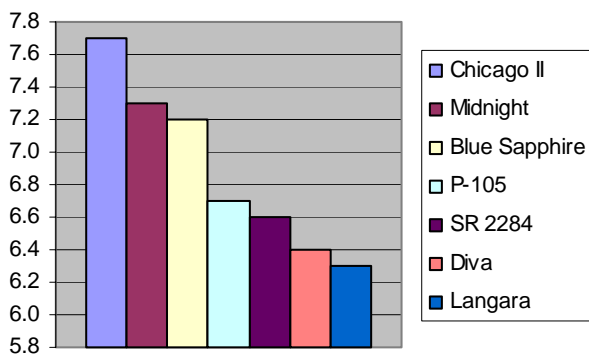

## CHARACTERISTICS

Blue Sapphire is a member of the newest generation of big-seeded type Kentucky Bluegrass.

After nearly six years of development of careful poly-cross tracking, Blue Sapphire provides year round color, excellent wear tolerance and improved diseases resistance..

As more dark, rich varieties come to market, cultivar color quality and stability will become more important. Blue Sapphire features a level of color quality that you will notice years after establishment.

## TRIAL DATA

2000 National Kentucky Bluegrass Test  
20001-05 Progress Report  
Genetic Color  
Ratings 1-9, 9=Dark Green