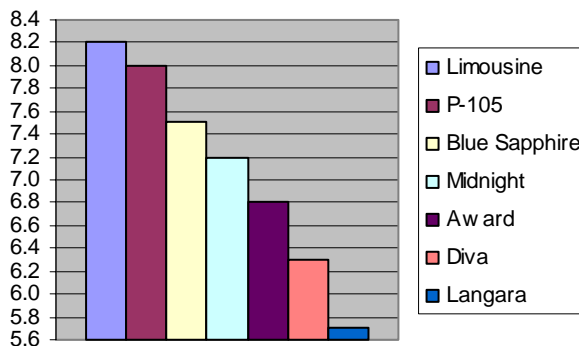

TRIAL DATA

2000 National Kentucky Bluegrass Test
2001-05 Progress Report
Wear Tolerance
Ratings 1-9, 9=Maximum Tolerance

SEEDING RATES

3-4 LBS/1,000 square feet for new establishment
1-2 LBS/1,000 square feet for overseeding

BENEFITS

- Excellent Wear Tolerance
- Dark Year Round Color
- Good Disease Resistance
- Suited for residential lawns, sports fields and some golf course applications